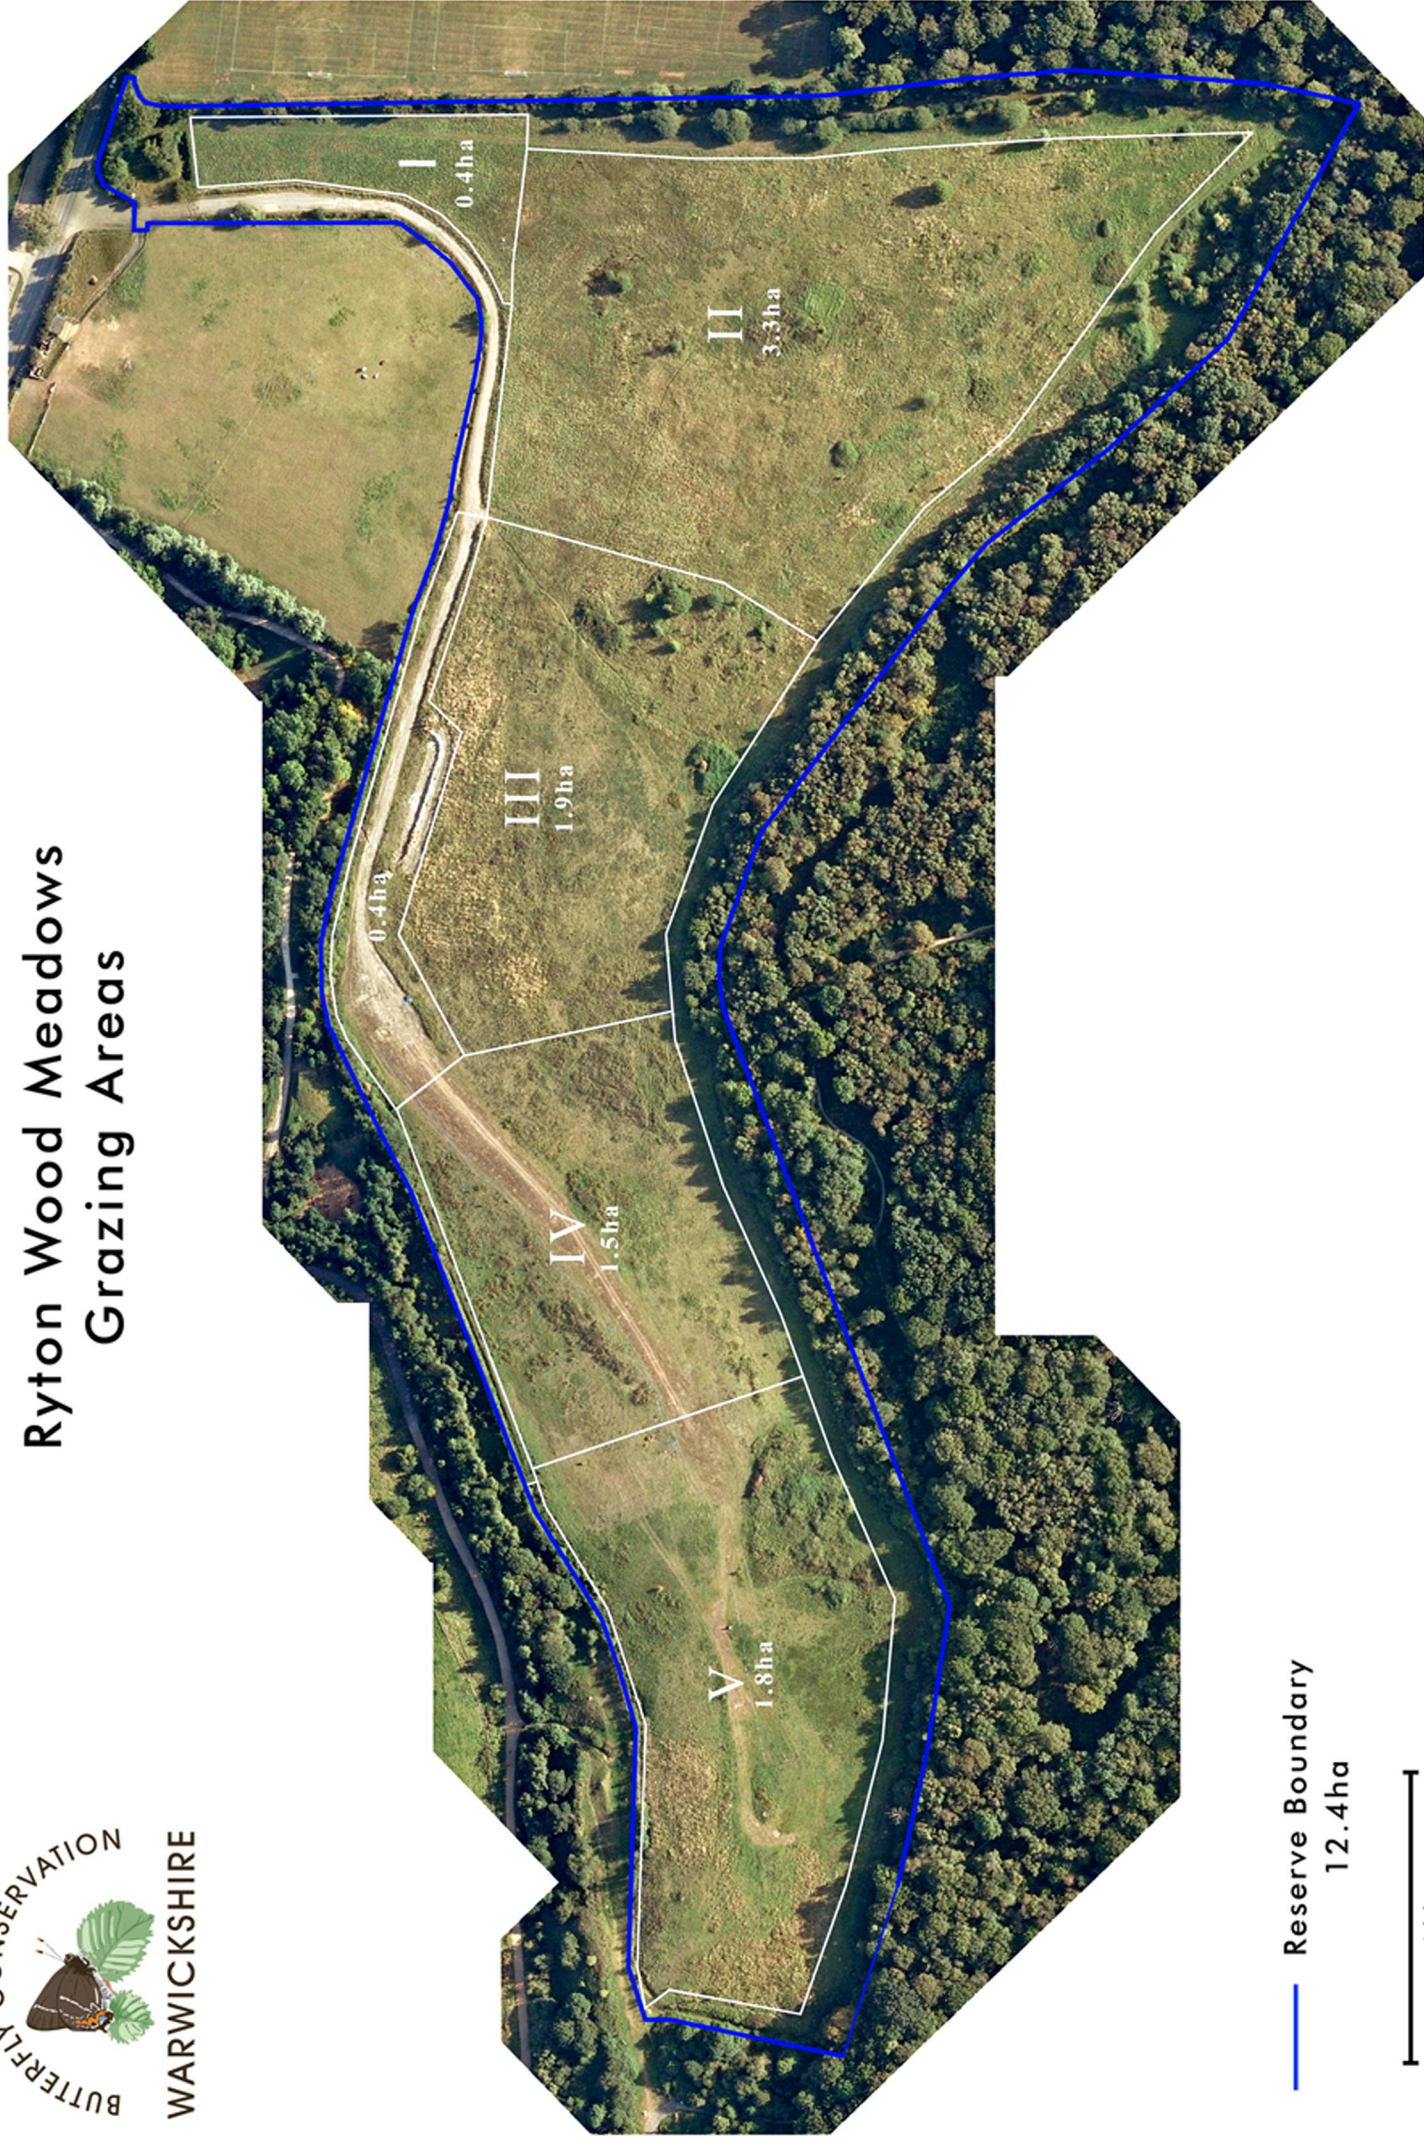

# Ryton Wood Meadows Grazing Areas

— Reserve Boundary  
12.4ha

100m